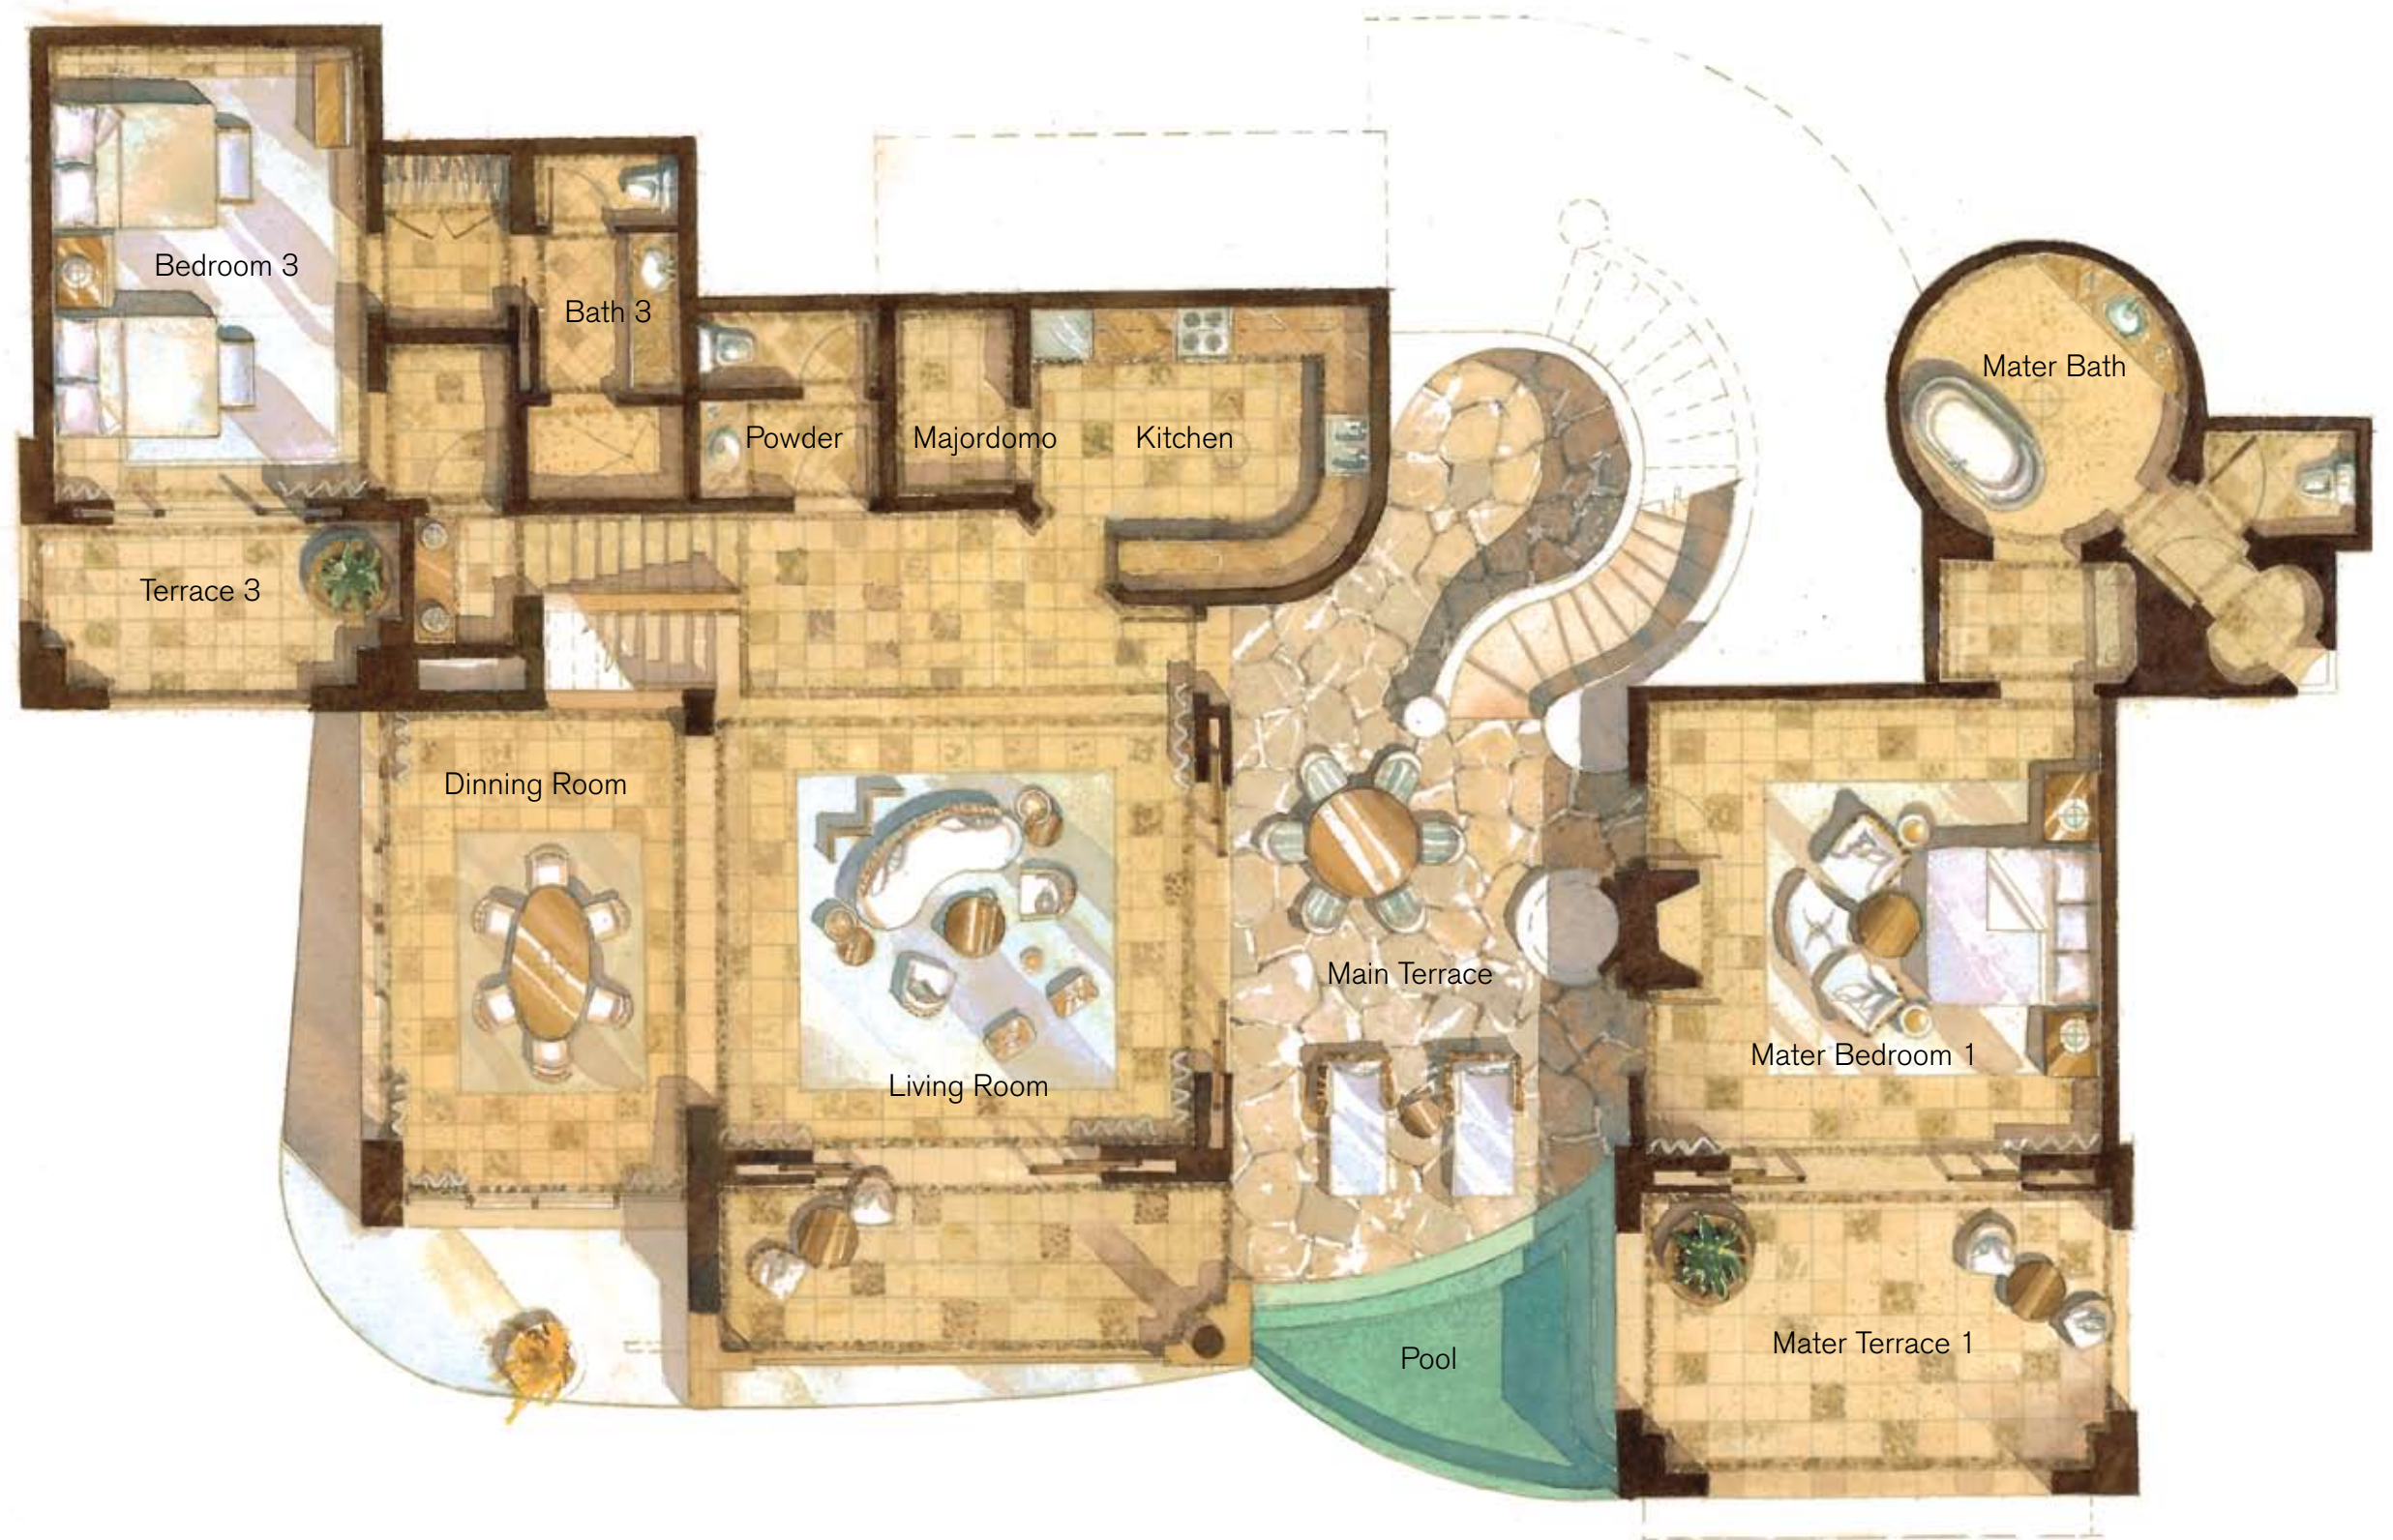

Bay Casona Level 1

Four Bedroom • Lots 8, 9, 10, 11, 12, 13, 17, 18

14

Level 1

Interior	1,970 sqf
Terrace	1,991 sqf
Total	3,961 sqf

Level 2

Interior	1,786 sqf
Terrace	872 sqf
Total	2,658 sqf

Interior Total	3,756 sqf
Terrace Total	2,863 sqf
Grand Total	6,619 sqf

Bay Casona Level 2

Four Bedroom • Lots 8, 9, 10, 11, 12, 13, 17, 18

Level 1

Interior	1,970 sqf
Terrace	1,991 sqf
Total	3,961 sqf

Level 2

Interior	1,786 sqf
Terrace	872 sqf
Total	2,658 sqf

Interior Total	3,756 sqf
Terrace Total	2,863 sqf

Grand Total 6,619 sqf

Bay Casona Level 1

Four Bedroom • Lots 1, 3, 4, 6

16

Level 1

Interior	2,540 sqf
Terrace	2,121 sqf
Total	4,661 sqf

Level 2

Interior	1,905 sqf
Terrace	614 sqf
Total	2,658 sqf

Interior Total	4,445 sqf
Terrace Total	2,735 sqf

Grand Total 7,180 sqf

Bay Casona Level 2

Four Bedroom • Lots 2, 5, 7

Level 1

Interior	2,540 sqf
Terrace	2,121 sqf
Total	4,661 sqf

Level 2

Interior	1,905 sqf
Terrace	614 sqf
Total	2,658 sqf