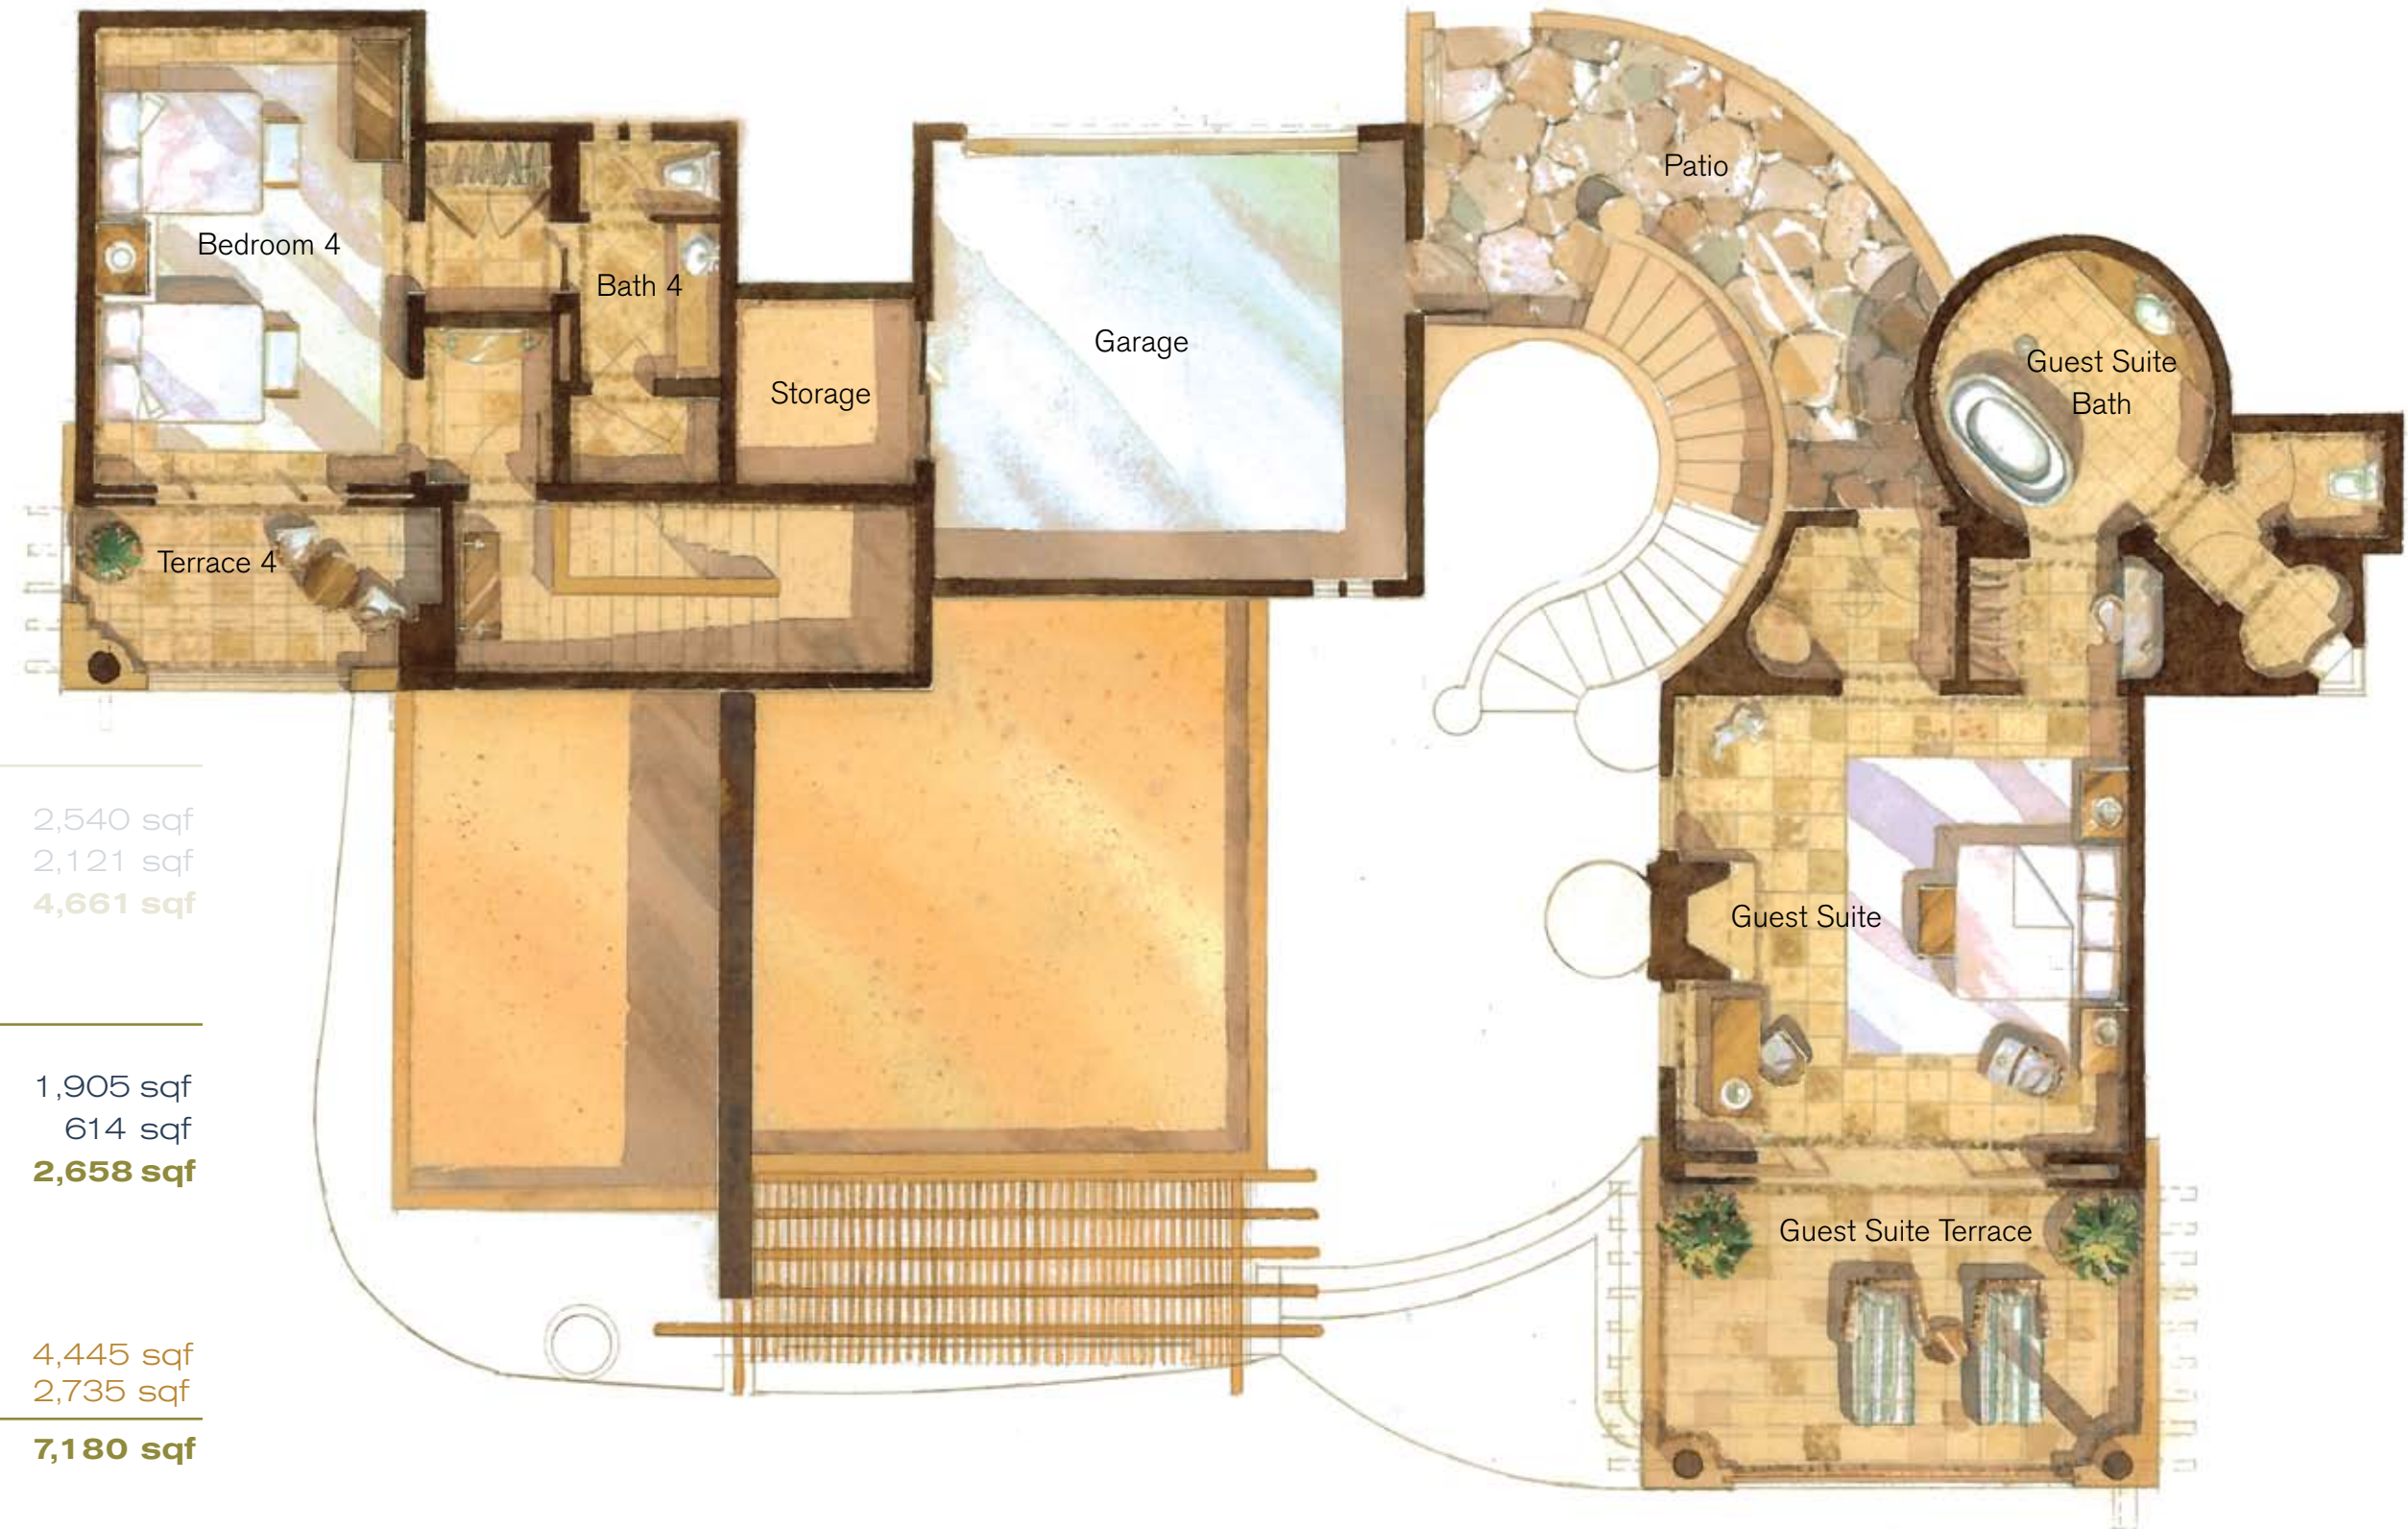

Bay Casona Level 1

Four Bedroom • Lots 8, 9, 10, 11, 12, 13, 17, 18

14

Level 1

Interior	1,970 sqf
Terrace	1,991 sqf
Total	3,961 sqf

Level 2

Interior	1,786 sqf
Terrace	872 sqf
Total	2,658 sqf

Interior Total	3,756 sqf
Terrace Total	2,863 sqf
Grand Total	6,619 sqf

Bay Casona Level 2

Four Bedroom • Lots 8, 9, 10, 11, 12, 13, 17, 18

Level 1

Interior	1,970 sqf
Terrace	1,991 sqf
Total	3,961 sqf

Level 2

Interior	1,786 sqf
Terrace	872 sqf
Total	2,658 sqf

Interior Total	3,756 sqf
Terrace Total	2,863 sqf

Grand Total 6,619 sqf

Bay Casona Level 1

Four Bedroom • Lots 1, 3, 4, 6

16

Level 1

Interior	2,540 sqf
Terrace	2,121 sqf
Total	4,661 sqf

Level 2

Interior	1,905 sqf
Terrace	614 sqf
Total	2,658 sqf

Interior Total	4,445 sqf
Terrace Total	2,735 sqf

Grand Total 7,180 sqf

Bay Casona Level 2

Four Bedroom • Lots 2, 5, 7

Level 1

Interior	2,540 sqf
Terrace	2,121 sqf
Total	4,661 sqf

Level 2

Interior	1,905 sqf
Terrace	614 sqf
Total	2,658 sqf